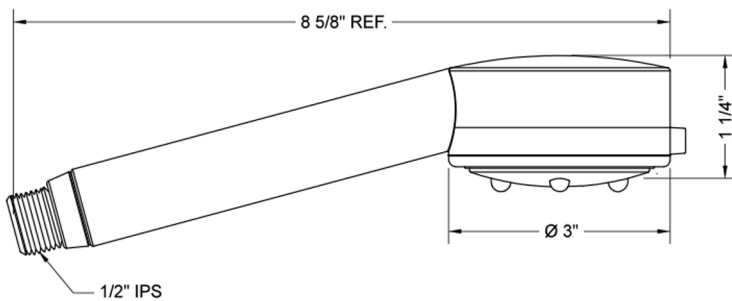

SPECIFICATION DRAWING: