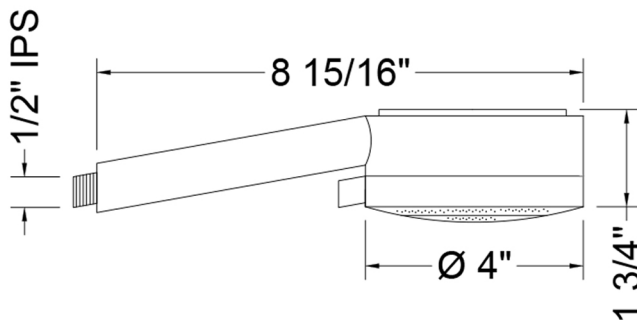

Kiera Handshower- 1.5 GPM

Model #: S482-1.5-

FEATURES:

- 3 function handshower with 4" face
- 1/2" IPS male threads
- Tab on adjusting ring allows for easy adjustment of functions
- Contemporary design
- Available flow rates: 2.5, 2.0, 1.75 & 1.5 GPM
- Not available in AUB, ULB, WH, JACLO=COLOR

SPECIFICATION DRAWING:

SPRAY PATTERNS: