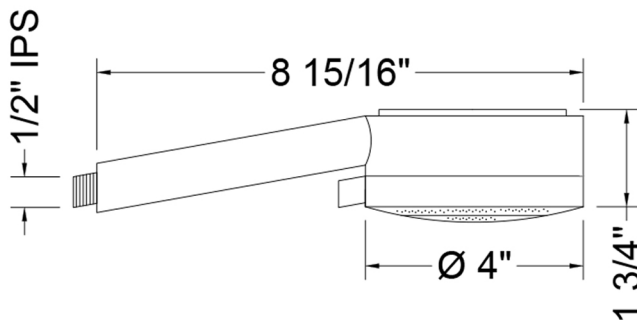

Kiera Handshower- 1.75 GPM

Model #: S482-1.75-

FEATURES:

- 3 function handshower with 4" face
- 1/2" IPS male threads
- Tab on adjusting ring allows for easy adjustment of functions
- Contemporary design
- Available flow rates: 2.5, 2.0, 1.75 & 1.5 GPM
- Not available in AUB, ULB, WH, JACLO=COLOR

SPECIFICATION DRAWING:

SPRAY PATTERNS: