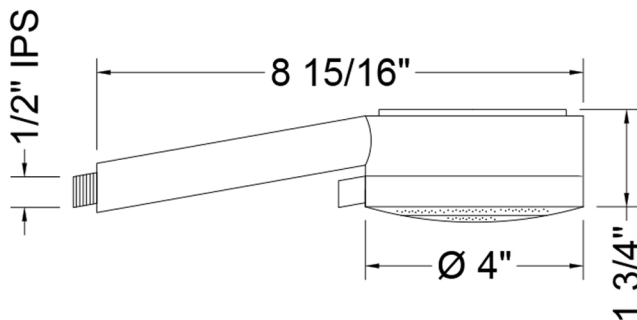

Kiera Handshower- 2.0 GPM

Model #: S482-2.0-

FEATURES:

- 3 function handshower with 4" face
- 1/2" IPS male threads
- Tab on adjusting ring allows for easy adjustment of functions
- Contemporary design
- Available flow rates: 2.5, 2.0, 1.75 & 1.5 GPM
- Not available in AUB, ULB, WH, JACLO=COLOR

SPECIFICATION DRAWING:

SPRAY PATTERNS: