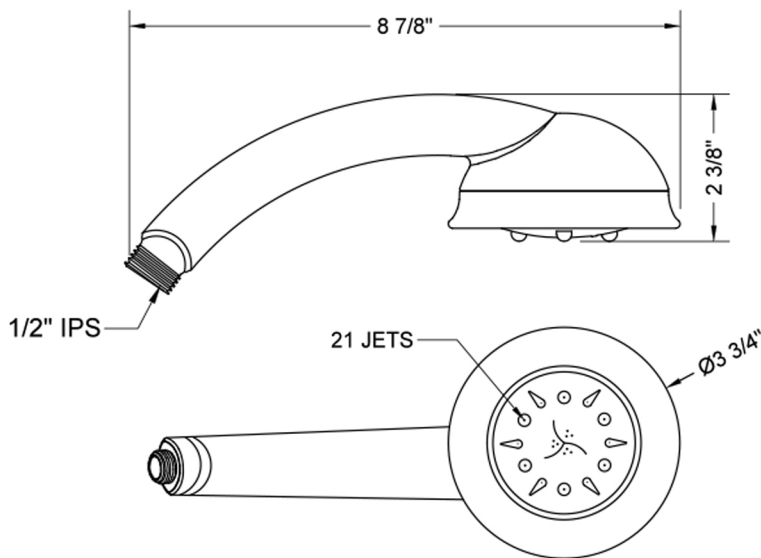

Ambra Handshower- 1.5 GPM

Model #: S488-1.5-

FEATURES:

- 5 function handshower
- 1/2" IPS Male threads
- Light weight
- Comfortable ergonomic design
- Available flow rates: 2.5, 2.0, 1.75, 1.5 GPM
- Not available in AUB, ULB, WH, JACLO=COLOR
- 2.0 GPM—WaterSense approved

SPECIFICATION DRAWING:

SPRAY PATTERNS: