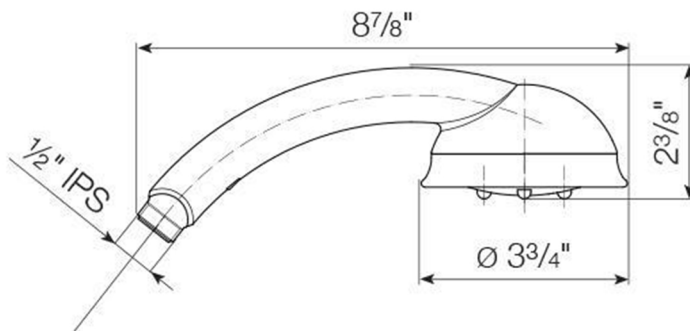

SPECIFICATION DRAWING: