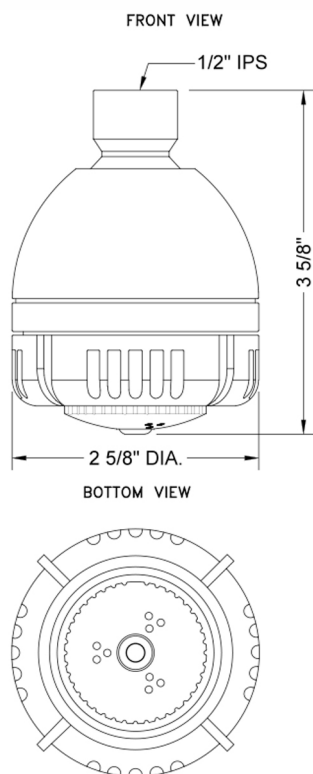

## Tivoli SM57 Showerhead- 2.0 GPM

**Model #: SM57-2.0-**

### FEATURES:

- 3 function showerhead with 2 3/4" black face
- 1/2" IPS adjustable brass ball joint to adjust angle of showerhead
- Available flow rates: 2.5, 2.0, 1.75 & 1.5 GPM

### SPECIFICATION DRAWING: