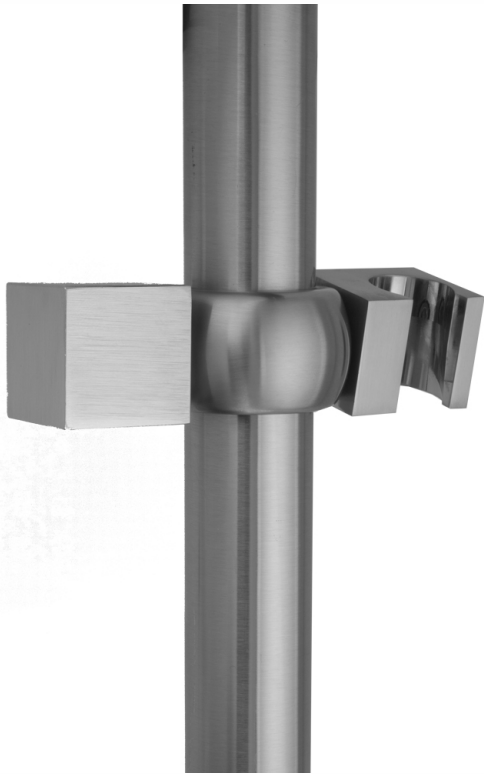

Cubix® Cube Grab Bar Handshower Slider

Model #: **SQSL73-**

FEATURES:

- Sliding handshower mount for Cubix® grab bars
- All brass construction, fully polished & plated
- Adjustable tilt of handshower bracket allows use of handshower at any desired angle
- Grab Bar Sold Separately

AVAILABLE FINISHES:

Polished Chrome (PCH)	Satin Chrome (SC)	Bronze Umber (BU)
Satin Nickel (SN)	Pewter (PEW)	Caramel Bronze (CB)
Polished Nickel (PN)	Antique Brass (AB)	Antique Copper (ACU)
Oil-Rubbed Bronze (ORB)	Polished Brass (PB)	Polished Copper (PCU)
Vintage Bronze (VB)	Satin Brass (SB)	Matte Black (MBK)
Satin Gold (SG)	Polished Gold (PG)	Black Nickel (BKN)
Bombay Gold (BG)	Jewelers Gold (JG)	Europa Bronze (EB)
White (WH)	Sedona Beige (SDB)	Tristan Brass (TB)
Unlacquered Brass (ULB)	Satin Cooper (SCU)	

SPECIFICATION DRAWING:

FRONT VIEW