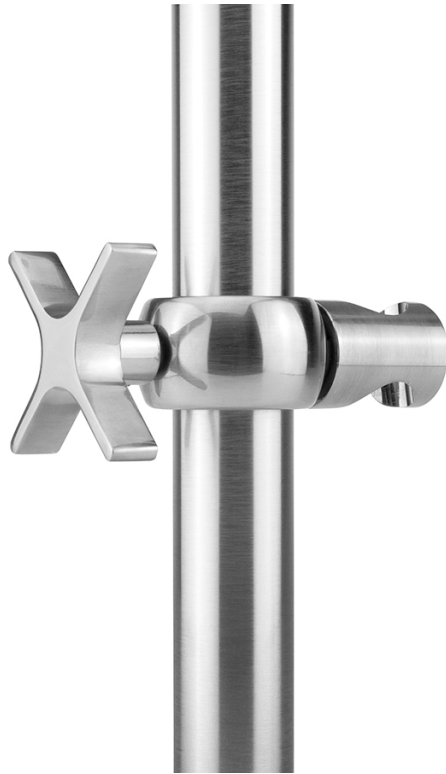

Lila Cross Grab Bar Handshower Slider

Model #: SRSL61-

FEATURES:

- Sliding handshower mounts for all luxury grab bars - Grab bar sold separately
- All brass construction, fully polished & plated
- Adjustable tilt of handshower bracket allows for use of handshower at desired angle
- ADA compliant lever handles
- Slider must be factory installed on grab bar

AVAILABLE FINISHES:

Polished Chrome (PCH)	Satin Chrome (SC)	Bronze Umber (BU)
Satin Nickel (SN)	Pewter (PEW)	Caramel Bronze (CB)
Polished Nickel (PN)	Antique Brass (AB)	Antique Copper (ACU)
Oil-Rubbed Bronze (ORB)	Polished Brass (PB)	Polished Copper (PCU)
Vintage Bronze (VB)	Satin Brass (SB)	Matte Black (MBK)
Satin Gold (SG)	Polished Gold (PG)	Black Nickel (BKN)
White (WH)	Unlacquered Brass (ULB)	Satin Cooper (SCU)
Almond (ALD)	Amber (AMB)	Azure Blue (AZB)
Coral (COR)	Mint Green (GRN)	Stone Grey (GRY)
Lilac (LAC)	Light Blue (LBL)	Limon (LIM)
Plum (PLM)	Pink (PNK)	Red (RED)
Graphite (GPH)	Aged Unlacquered Brass (AUB)	