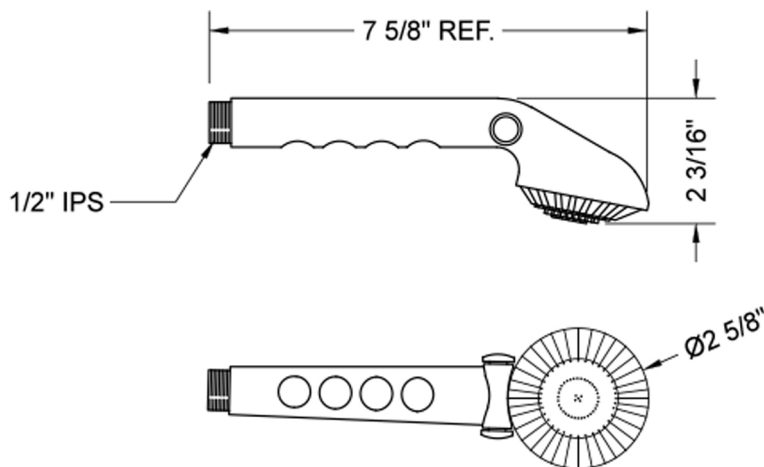

Tivoli T6 Handshower- 1.75 GPM

Model #: T006-1.75-

FEATURES:

- Single function handshower
- 1/2" IPS Male threads
- Light weight design
- Perfect for children, elderly & pets
- Available flow rates: 2.5, 2.0, 1.75 & 1.5 GPM

AVAILABLE FINISHES:

White (WH)

SPECIFICATION DRAWING:

SPRAY PATTERNS:

Full Rain