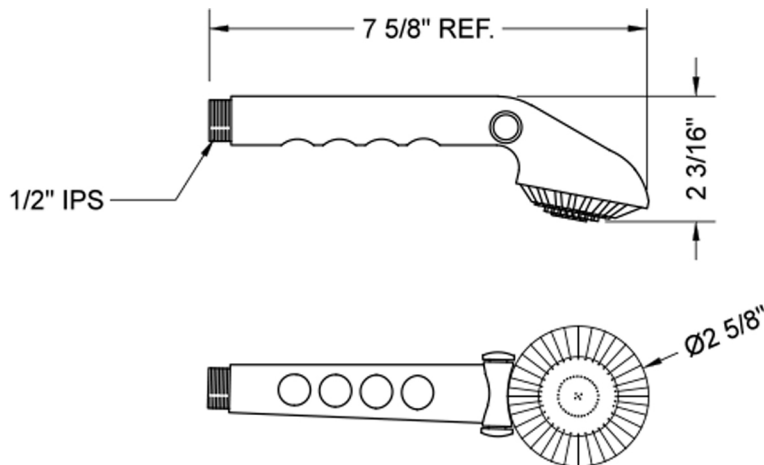

Tivoli T11 Handshower with Pause Control - 1.5 GPM

Model #: T011-1.5-

FEATURES:

- Single function handshower
- 1/2" IPS Male threads
- Light weight design for ADA use
- Perfect for children, elderly & pets
- Chrome-plated brass pause control push-button to conserve water
- Must drip in shut-off position to meet plumbing codes
- Available flow rates: 2.5, 2.0, 1.75 & 1.5 GPM

AVAILABLE FINISHES:

White (WH)

SPECIFICATION DRAWING:

SPRAY PATTERNS: