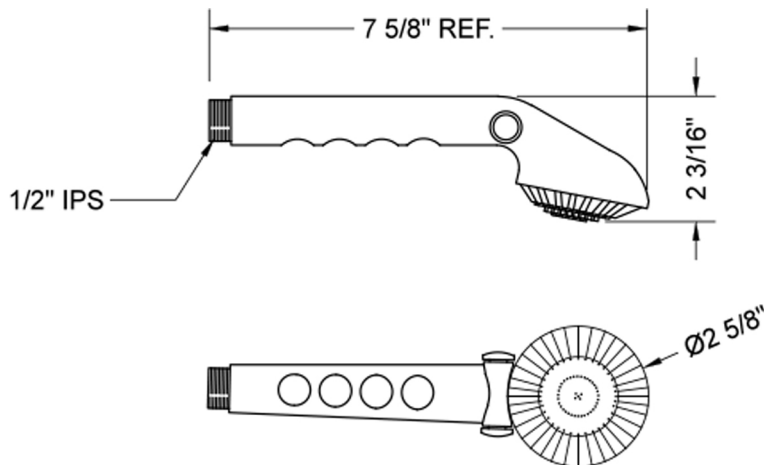

Tivoli T11 Handshower with Pause Control- 1.75 GPM

Model #: T011-1.75-

FEATURES:

- Single function handshower
- 1/2" IPS Male threads
- Light weight design for ADA use
- Perfect for children, elderly & pets
- Chrome-plated brass pause control push-button to conserve water
- Must drip in shut-off position to meet plumbing codes
- Available flow rates: 2.5, 2.0, 1.75 & 1.5 GPM

AVAILABLE FINISHES:

White (WH)

SPECIFICATION DRAWING:

SPRAY PATTERNS:

Full Rain

Pause Control

Push Button
Pause Control