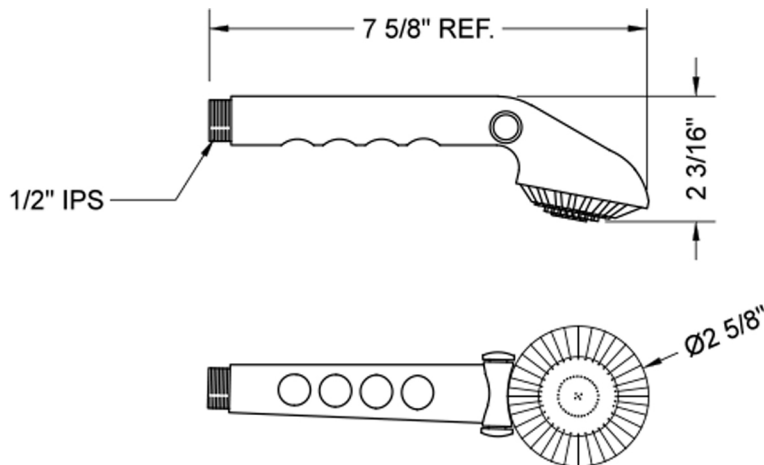

Tivoli T11 Handshower with Pause Control

Model #: T011-

FEATURES:

- Single function handshower with 2 1/2" face
- 1/2" IPS Male threads
- Light weight design for ADA use
- Perfect for children, elderly & pets
- Chrome-plated brass pause control push-button to conserve water
- Pause control is not a positive shut-off, must drip per plumbing code
- Available flow rates: 2.5, 2.0, 1.75 & 1.5 GPM
- Available in WH only

AVAILABLE FINISHES:

White (WH)

SPECIFICATION DRAWING:

SPRAY PATTERNS:

COMPLIANCES:

Complies with: ASME A112.18.1-2012/CSA B125.1-12