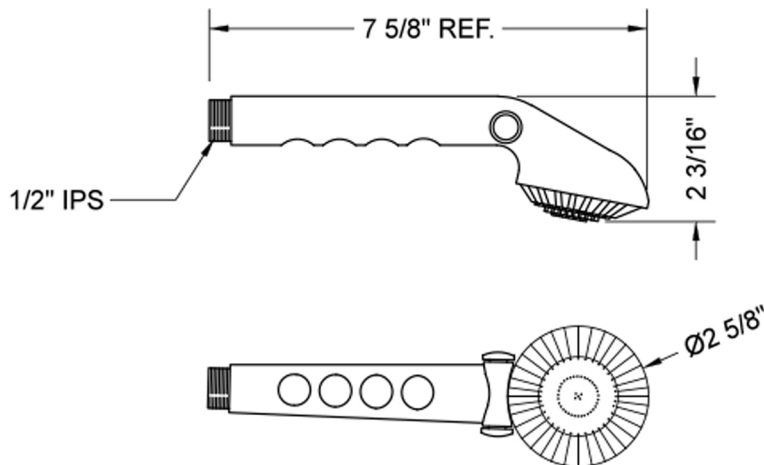

Tivoli T12 Handshower with Pause Control- 1.5 GPM

Model #: T012-1.5-

FEATURES:

- Single function handshower
- 1/2" IPS Male threads
- Light weight design for ADA use
- Perfect for children, elderly & pets
- Chrome-plated brass pause control push-button to conserve water
- Must drip in shut-off position to meet plumbing codes
- Available flow rates: 2.5, 2.0, 1.75 & 1.5 GPM

AVAILABLE FINISHES:

Polished Chrome (PCH) Satin Nickel (SN)

SPECIFICATION DRAWING:

SPRAY PATTERNS: