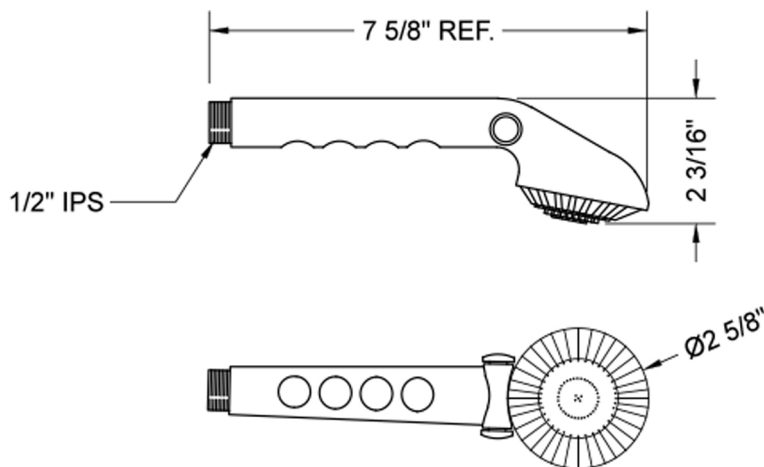

Tivoli T12 Handshower with Pause Control - 2.0 GPM

Model #: T012-2.0-

FEATURES:

- Single function handshower
- 1/2" IPS Male threads
- Light weight design for ADA use
- Perfect for children, elderly & pets
- Chrome-plated brass pause control push-button to conserve water
- Must drip in shut-off position to meet plumbing codes
- Available flow rates: 2.5, 2.0, 1.75 & 1.5 GPM

AVAILABLE FINISHES:

Polished Chrome (PCH) Satin Nickel (SN)

SPECIFICATION DRAWING:

SPRAY PATTERNS:

COMPLIANCES:

CEC

Complies with: ASME A112.18.1-2012/CSA B125.1-12