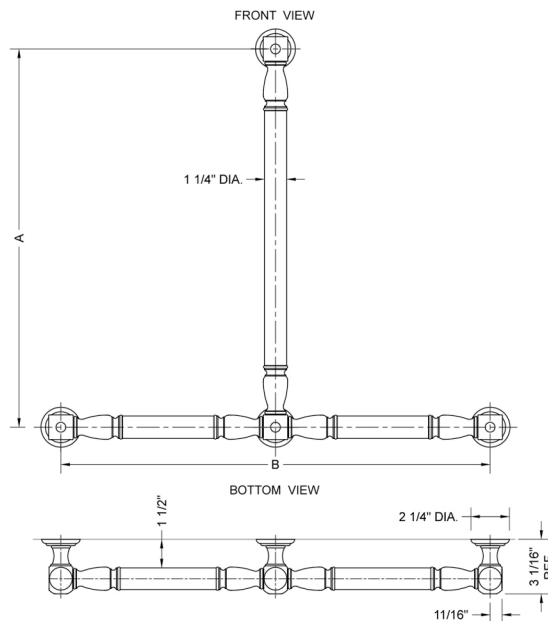

T20 Smooth with Finials 24H x 24W T Grab Bar

Model #: T20-24H-24W-

FEATURES:

- Structurally engineered 90° angle
- ADA compliant when properly installed
- Horizontal section can be used as towel bar
- Style options to complement all collections
- Optional handshower sliders can be added to either bar only upon initial order
- All grab bars can be custom sized. Contact JACLO for pricing & availability
- *Note GRAB BARS OVER 32" REQUIRE A MIDDLE POST
- NOT AVAILABLE in PG or SG. For large quantity orders, please contact hospitality@jaclo.com

SPECIFICATION DRAWING:

BRASS LUXURY GRAB BAR			
PART. #	DESCRIPTION	A H	B W
T20-24H-24W	CENTER TO CENTER	24"	24"
T20-24H-32W	CENTER TO CENTER	24"	32"
T20-32H-24W	CENTER TO CENTER	32"	24"
T20-32H-32W	CENTER TO CENTER	32"	32"