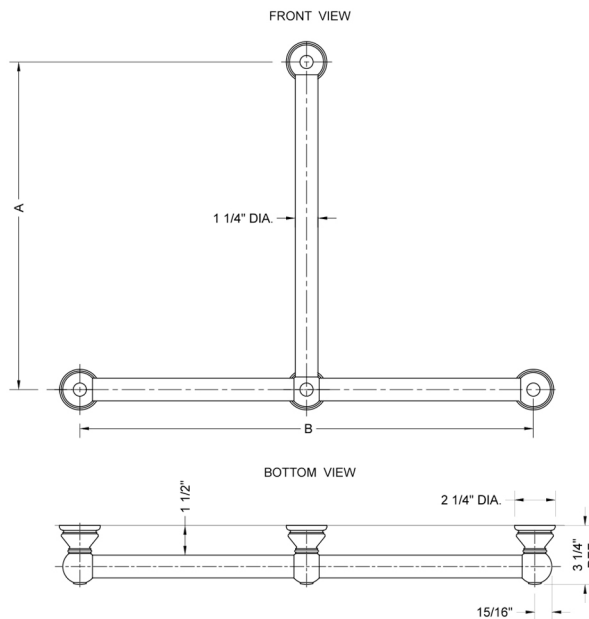

T30 Smooth 24H x 24W T Grab Bar

Model #: T30-24H-24W-

FEATURES:

- Structurally engineered 90° angle
- ADA compliant when properly installed
- Horizontal section can be used as towel bar
- Style options to complement all collections
- Optional handshower sliders can be added to either bar only upon initial order
- All grab bars can be custom sized. Contact JACLO for pricing & availability
- *Note GRAB BARS OVER 32" REQUIRE A MIDDLE POST
- NOT AVAILABLE in PG or SG. For large quantity orders, please contact hospitality@jaclo.com

SPECIFICATION DRAWING:

BRASS LUXURY GRAB BAR			
PART. #	DESCRIPTION	A H	B W
T30-24H-24W	CENTER TO CENTER	24"	24"
T30-24H-32W	CENTER TO CENTER	24"	32"
T30-32H-24W	CENTER TO CENTER	32"	24"
T30-32H-32W	CENTER TO CENTER	32"	32"