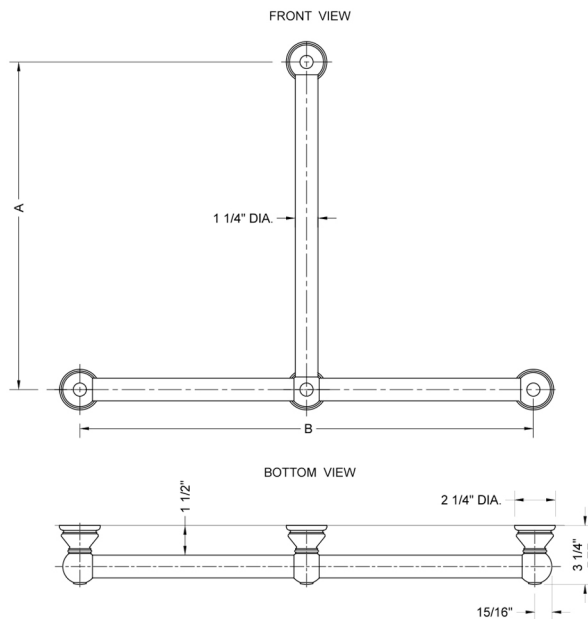

T30 Smooth 32H x 32W T Grab Bar

Model #: T30-32H-32W-

FEATURES:

- Structurally engineered 90° angle
- ADA compliant when properly installed
- Horizontal section can be used as towel bar
- Style options to complement all collections
- Optional handshower sliders can be added to either bar only upon initial order
- All grab bars can be custom sized. Contact JACLO for pricing & availability
- *Note GRAB BARS OVER 32" REQUIRE A MIDDLE POST
- NOT AVAILABLE in PG or SG. For large quantity orders, please contact hospitality@jaclo.com

SPECIFICATION DRAWING:

BRASS LUXURY GRAB BAR			
PART. #	DESCRIPTION	A H	B W
T30-24H-24W	CENTER TO CENTER	24"	24"
T30-24H-32W	CENTER TO CENTER	24"	32"
T30-32H-24W	CENTER TO CENTER	32"	24"
T30-32H-32W	CENTER TO CENTER	32"	32"