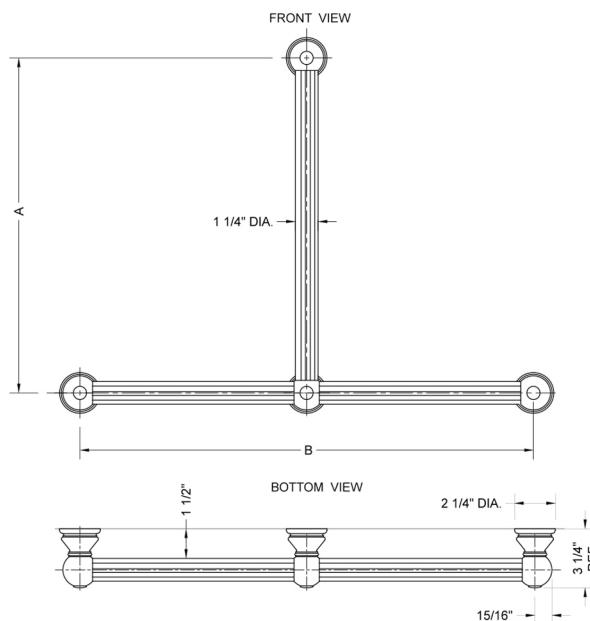

T33 Reeded 32H x 32W T Grab Bar

Model #: T33-32H-32W-

FEATURES:

- Structurally engineered 90° angle
- ADA compliant when properly installed
- Horizontal section can be used as towel bar
- Style options to complement all collections
- Optional handshower sliders can be added to either bar only upon initial order
- All grab bars can be custom sized. Contact JACLO for pricing & availability
- *Note GRAB BARS OVER 32" REQUIRE A MIDDLE POST
- NOT AVAILABLE in PG or SG. For large quantity orders, please contact hospitality@jaclo.com

SPECIFICATION DRAWING:

| BRASS LUXURY GRAB BAR | | | |
|-----------------------|------------------|--------|--------|
| PART. # | DESCRIPTION | A H | B W |
| T33-24H-24W | CENTER TO CENTER | 24" | 24" |
| T33-24H-32W | CENTER TO CENTER | 24" | 32" |
| T33-32H-24W | CENTER TO CENTER | 32" | 24" |
| T33-32H-32W | CENTER TO CENTER | 32" | 32" |