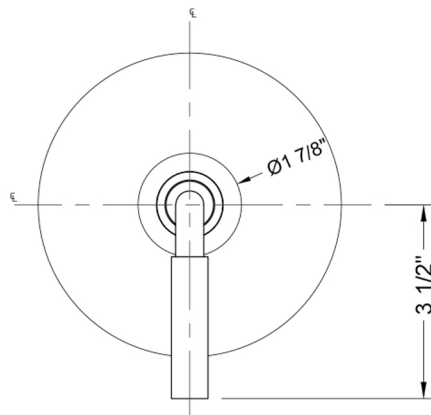

Round Plate With Contempo Hub Base Lever Handle Trim For Thermostatic Valves (J-TH34 & J-TH12)

Model #: T559-TRIM-

FEATURES:

- All brass trim
- Trim contains temperature indicator in Fahrenheit so user can set water to desired temperature with no need to adjust further
- Lever trim is ADA compliant
- Requires rough valve J-TH34 or J-TH12

SPECIFICATION DRAWING:

FRONT VIEW

SIDE VIEW