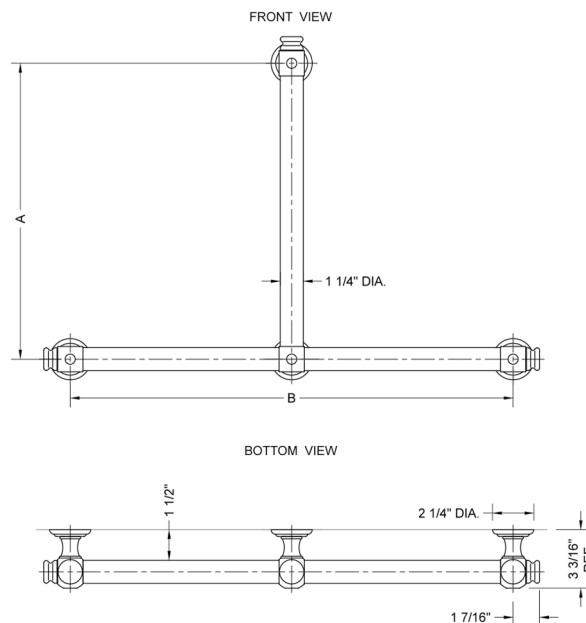

T60 Smooth with End Caps 24H x 24W T Grab Bar

Model #: T60-24H-24W-

FEATURES:

- Structurally engineered 90° angle
- ADA compliant when properly installed
- Horizontal section can be used as towel bar
- Style options to complement all collections
- Optional handshower sliders can be added to either bar only upon initial order
- All grab bars can be custom sized. Contact JACLO for pricing & availability
- *Note GRAB BARS OVER 32" REQUIRE A MIDDLE POST
- NOT AVAILABLE in PG or SG. For large quantity orders, please contact hospitality@jaclo.com

SPECIFICATION DRAWING:

BRASS LUXURY GRAB BAR			
PART. #	DESCRIPTION	A H	B W
T60-24H-24W	CENTER TO CENTER	24"	24"
T60-24H-32W	CENTER TO CENTER	24"	32"
T60-32H-24W	CENTER TO CENTER	32"	24"
T60-32H-32W	CENTER TO CENTER	32"	32"