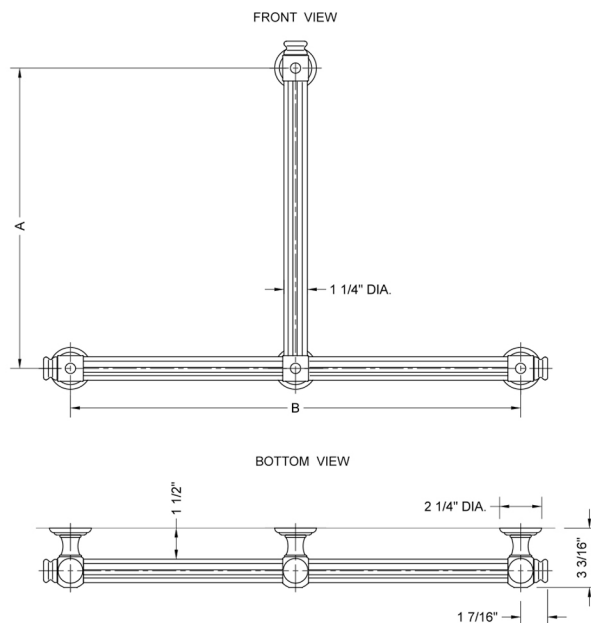

## T61 Reeded with End Caps 24H x 24W T Grab Bar

Model #: T61-24H-24W-

### FEATURES:

- Structurally engineered 90° angle
- ADA compliant when properly installed
- Horizontal section can be used as towel bar
- Style options to complement all collections
- Optional handshower sliders can be added to either bar only upon initial order
- All grab bars can be custom sized. Contact JACLO for pricing & availability
- \*Note GRAB BARS OVER 32" REQUIRE A MIDDLE POST
- NOT AVAILABLE in PG or SG. For large quantity orders, please contact [hospitality@jaclo.com](mailto:hospitality@jaclo.com)

### SPECIFICATION DRAWING:

BRASS LUXURY GRAB BAR			
PART. #	DESCRIPTION	A H	B W
T61-24H-24W	CENTER TO CENTER	24"	24"
T61-24H-32W	CENTER TO CENTER	24"	32"
T61-32H-24W	CENTER TO CENTER	32"	24"
T61-32H-32W	CENTER TO CENTER	32"	32"