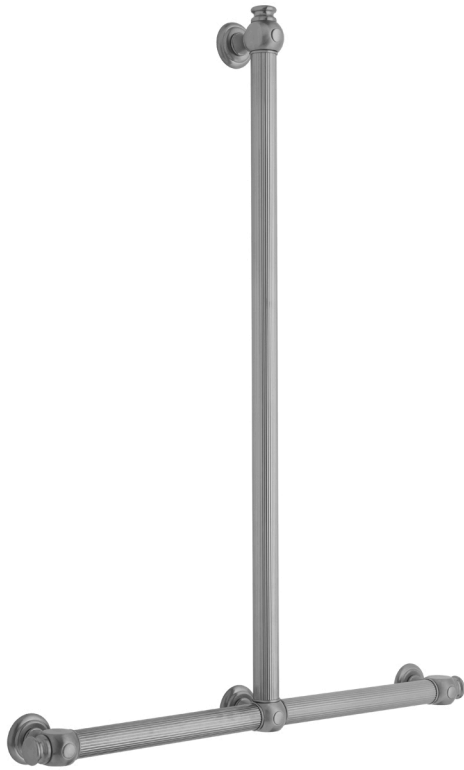

T61 Reeded with End Caps 32H x 24W T Grab Bar

Model #: T61-32H-24W-

FEATURES:

- Structurally engineered 90° angle
- ADA compliant when properly installed
- Horizontal section can be used as towel bar
- Style options to complement all collections
- Optional handshower sliders can be added to either bar only upon initial order
- All grab bars can be custom sized. Contact JACLO for pricing & availability
- *Note GRAB BARS OVER 32" REQUIRE A MIDDLE POST
- NOT AVAILABLE in PG or SG. For large quantity orders, please contact hospitality@jaclo.com

AVAILABLE FINISHES:

| | | |
|------------------------------|---------------------|-------------------------|
| Polished Chrome (PCH) | Satin Chrome (SC) | Bronze Umber (BU) |
| Satin Nickel (SN) | Pewter (PEW) | Caramel Bronze (CB) |
| Polished Nickel (PN) | Antique Brass (AB) | Antique Copper (ACU) |
| Oil-Rubbed Bronze (ORB) | Polished Brass (PB) | Polished Copper (PCU) |
| Vintage Bronze (VB) | Satin Brass (SB) | Matte Black (MBK) |
| Black Nickel (BKN) | White (WH) | Unlacquered Brass (ULB) |
| Satin Cooper (SCU) | Almond (ALD) | Amber (AMB) |
| Azure Blue (AZB) | Coral (COR) | Mint Green (GRN) |
| Stone Grey (GRY) | Lilac (LAC) | Light Blue (LBL) |
| Limon (LIM) | Plum (PLM) | Pink (PNK) |
| Red (RED) | Graphite (GPH) | |
| Aged Unlacquered Brass (AUB) | | |

SPECIFICATION DRAWING:

| BRASS LUXURY GRAB BAR | | | |
|-----------------------|------------------|--------|--------|
| PART. # | DESCRIPTION | A H | B W |
| T61-24H-24W | CENTER TO CENTER | 24" | 24" |
| T61-24H-32W | CENTER TO CENTER | 24" | 32" |
| T61-32H-24W | CENTER TO CENTER | 32" | 24" |
| T61-32H-32W | CENTER TO CENTER | 32" | 32" |