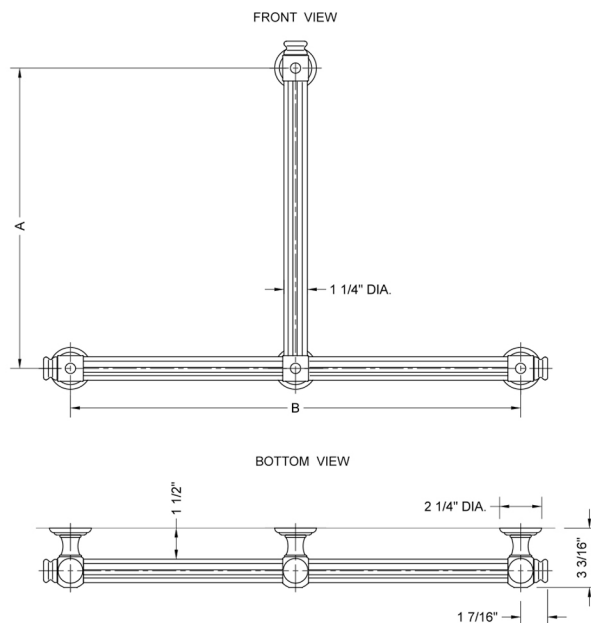

T61 Reeded with End Caps 32H x 24W T Grab Bar

Model #: T61-32H-24W-

FEATURES:

- Structurally engineered 90° angle
- ADA compliant when properly installed
- Horizontal section can be used as towel bar
- Style options to complement all collections
- Optional handshower sliders can be added to either bar only upon initial order
- All grab bars can be custom sized. Contact JACLO for pricing & availability
- *Note GRAB BARS OVER 32" REQUIRE A MIDDLE POST
- NOT AVAILABLE in PG or SG. For large quantity orders, please contact hospitality@jaclo.com

SPECIFICATION DRAWING:

| BRASS LUXURY GRAB BAR | | | |
|-----------------------|------------------|--------|--------|
| PART. # | DESCRIPTION | A H | B W |
| T61-24H-24W | CENTER TO CENTER | 24" | 24" |
| T61-24H-32W | CENTER TO CENTER | 24" | 32" |
| T61-32H-24W | CENTER TO CENTER | 32" | 24" |
| T61-32H-32W | CENTER TO CENTER | 32" | 32" |