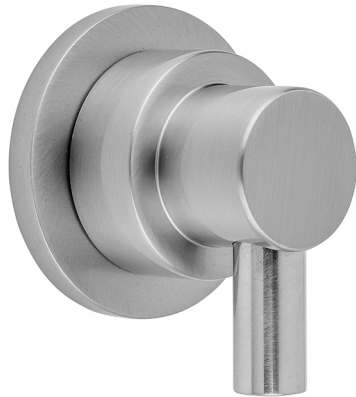

Contempo Short Peg Lever with Round Escutcheon Trim for Exacto
Volume Controls and Diverters (J-VC34 / J-VC12 / J-20682 / J-20686
/ J-20687 / J-20688 / J-20689)

Model #: T631-TRIM-

FEATURES:

- All brass construction
- When used with Valve J-20686, J-20687, J-20688 or J-20689: Turning the handle turns the water on and off, controls the volume of the water, and diverts the water
- When used with Valve J-20682: Turning the handle controls the volume of the water and diverts the water
- When used with Valve J-VC12 or J-VC34: Turning the handle controls the volume of the water
- Requires rough valves J-VC34, J-VC12, J-20682, J-20686, J-20688, J-20687, or J-20689
- Lever trim is ADA compliant

AVAILABLE FINISHES:

Polished Chrome (PCH)	Satin Chrome (SC)	Bronze Umber (BU)
Satin Nickel (SN)	Pewter (PEW)	Caramel Bronze (CB)
Polished Nickel (PN)	Antique Brass (AB)	Antique Copper (ACU)
Oil-Rubbed Bronze (ORB)	Polished Brass (PB)	Polished Copper (PCU)
Vintage Bronze (VB)	Satin Brass (SB)	Matte Black (MBK)
Satin Gold (SG)	Polished Gold (PG)	Black Nickel (BKN)
White (WH)	Unlacquered Brass (ULB)	Satin Cooper (SCU)
Almond (ALD)	Amber (AMB)	Azure Blue (AZB)
Coral (COR)	Mint Green (GRN)	Stone Grey (GRY)
Lilac (LAC)	Light Blue (LBL)	Limon (LIM)
Plum (PLM)	Pink (PNK)	Red (RED)
Graphite (GPH)	Aged Unlacquered Brass (AUB)	