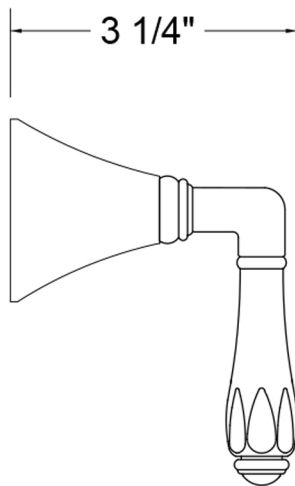

Cranford Smooth Lever Trim for Exacto Volume Controls and Diverters (J-VC34 / J-VC12 / J-20682 / J-20686 / J-20688 / J-20687 / J-20689)

Model #: T694-TRIM-

FEATURES:

- All brass construction
- When used with Valve J-20686, J-20687, J-20688, or J-20689: Turning the handle turns the water on and off, controls the volume of the water, and diverts the water
- When used with Valve J-20682: Turning the handle controls the volume of the water and diverts the water
- When used with Valve J-VC12 or J-VC34: Turning the handle controls the volume of the water
- Requires rough valves J-VC34, J-VC12, J-20682, J-20686, J-20688, J-20687, or J-20689
- Lever trim is ADA compliant

SPECIFICATION DRAWING:

SIDE VIEW

FRONT VIEW