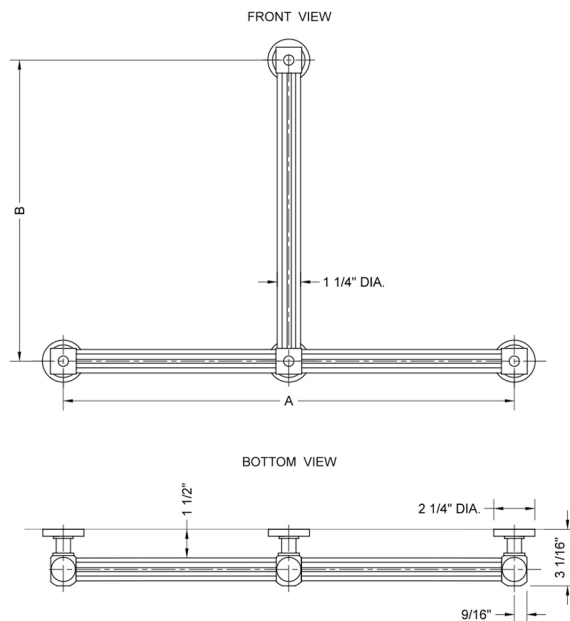

T71 Reeded Transitional 24H x 24W T Grab Bar

Model #: T71-24H-24W-

FEATURES:

- Structurally engineered 90° angle
- ADA compliant when properly installed
- Horizontal section can be used as towel bar
- Style options to complement all collections
- Optional handshower sliders can be added to either bar only upon initial order
- All grab bars can be custom sized. Contact JACLO for pricing & availability
- *Note GRAB BARS OVER 32" REQUIRE A MIDDLE POST
- NOT AVAILABLE in PG or SG. For large quantity orders, please contact hospitality@jaclo.com

SPECIFICATION DRAWING:

BRASS LUXURY GRAB BAR			
PART. #	DESCRIPTION	A H	B W
T71-24H-24W	CENTER TO CENTER	24"	24"
T71-24H-32W	CENTER TO CENTER	24"	32"
T71-32H-24W	CENTER TO CENTER	32"	24"
T71-32H-32W	CENTER TO CENTER	32"	32"