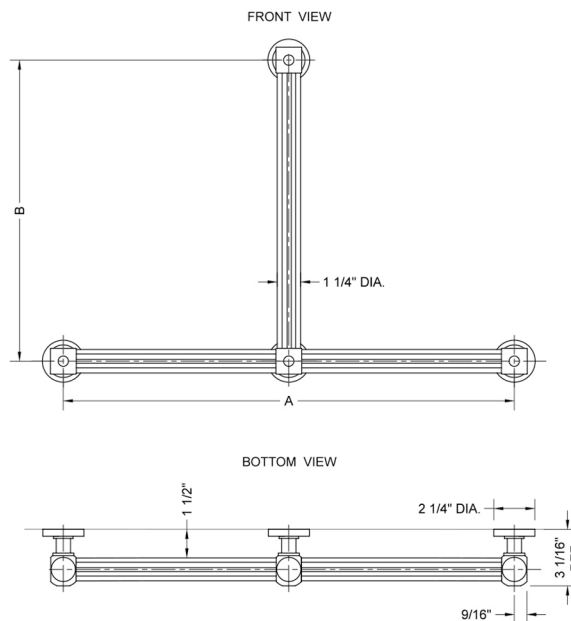

## T71 Reeded Transitional 24H x 32W T Grab Bar

Model #: T71-24H-32W-

### FEATURES:

- Structurally engineered 90° angle
- ADA compliant when properly installed
- Horizontal section can be used as towel bar
- Style options to complement all collections
- Optional handshower sliders can be added to either bar only upon initial order
- All grab bars can be custom sized. Contact JACLO for pricing & availability
- \*Note GRAB BARS OVER 32" REQUIRE A MIDDLE POST
- NOT AVAILABLE in PG or SG. For large quantity orders, please contact [hospitality@jaclo.com](mailto:hospitality@jaclo.com)

### SPECIFICATION DRAWING:

BRASS LUXURY GRAB BAR			
PART. #	DESCRIPTION	A H	B W
T71-24H-24W	CENTER TO CENTER	24"	24"
T71-24H-32W	CENTER TO CENTER	24"	32"
T71-32H-24W	CENTER TO CENTER	32"	24"
T71-32H-32W	CENTER TO CENTER	32"	32"