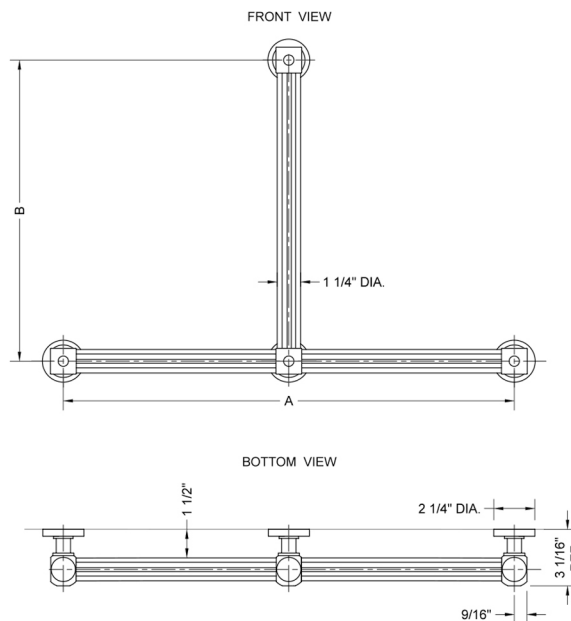

T71 Reeded Transitional 32H x 32W T Grab Bar

Model #: T71-32H-32W-

FEATURES:

- Structurally engineered 90° angle
- ADA compliant when properly installed
- Horizontal section can be used as towel bar
- Style options to complement all collections
- Optional handshower sliders can be added to either bar only upon initial order
- All grab bars can be custom sized. Contact JACLO for pricing & availability
- *Note GRAB BARS OVER 32" REQUIRE A MIDDLE POST
- NOT AVAILABLE in PG or SG. For large quantity orders, please contact hospitality@jaclo.com

SPECIFICATION DRAWING:

BRASS LUXURY GRAB BAR			
PART. #	DESCRIPTION	A H	B W
T71-24H-24W	CENTER TO CENTER	24"	24"
T71-24H-32W	CENTER TO CENTER	24"	32"
T71-32H-24W	CENTER TO CENTER	32"	24"
T71-32H-32W	CENTER TO CENTER	32"	32"