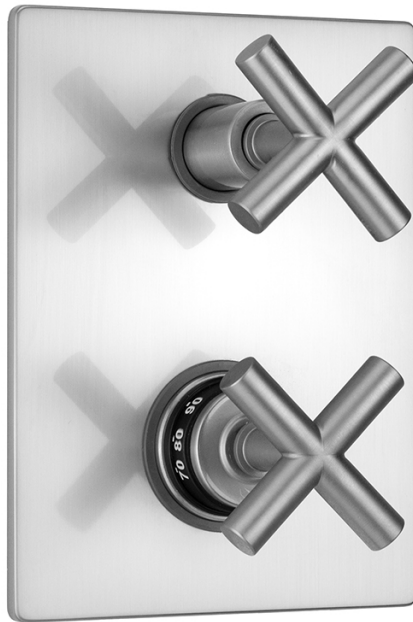

Rectangle Plate with Contempo Slim Cross Thermostatic Valve with Contempo Slim Cross Built-in 2-Way Or 3-Way Diverter/Volume Controls (J-TH34-686 / J-TH34-687 / J-TH34-688 / J-TH34-689)

Model #: T7361-TRIM-

FEATURES:

- All brass construction
- Bottom Trim handle contains temperature indicator in Fahrenheit so user can set water to desired temperature with no need to adjust further
- Top Trim handle turns the water on and off, controls the volume of the water, and diverts the water
- Requires rough valve J-TH34-686 for 2 functions, J-TH34-688 for 3 functions, J-TH34-687 for 2 shared functions, or J-TH34-689 for 3 shared functions
- For clear visual of Cross handles with hub/no hub on T7361-TRIM; T7358-TRIM; T7549-TRIM see corresponding Volume Control Trim section or see spec info on JACLO.com