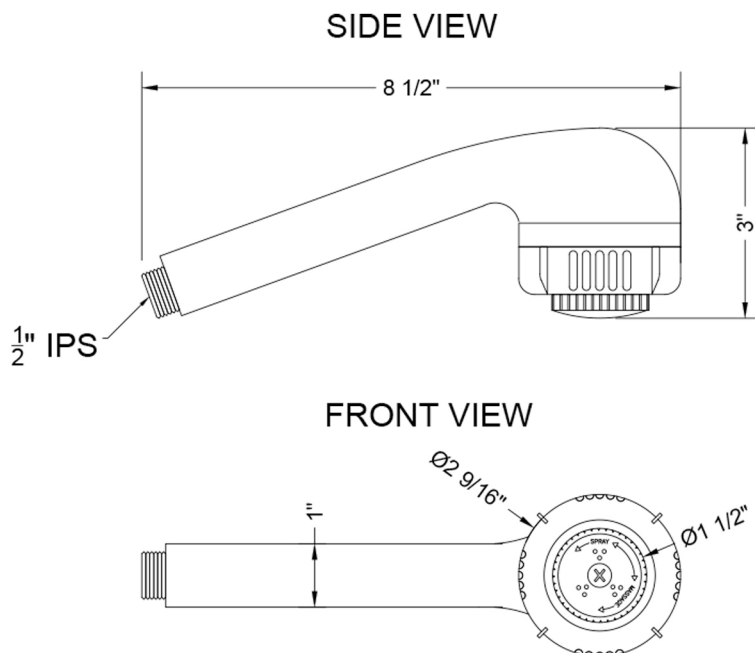

Tivoli TM17 Handshower- 1.5 GPM

Model #: TM17-1.5-

FEATURES:

- 3 function handshower
- 1/2" IPS Male threads
- Light weight design

AVAILABLE FINISHES:

Polished Chrome (PCH) Satin Nickel (SN)

SPECIFICATION DRAWING:

SPRAY PATTERNS: