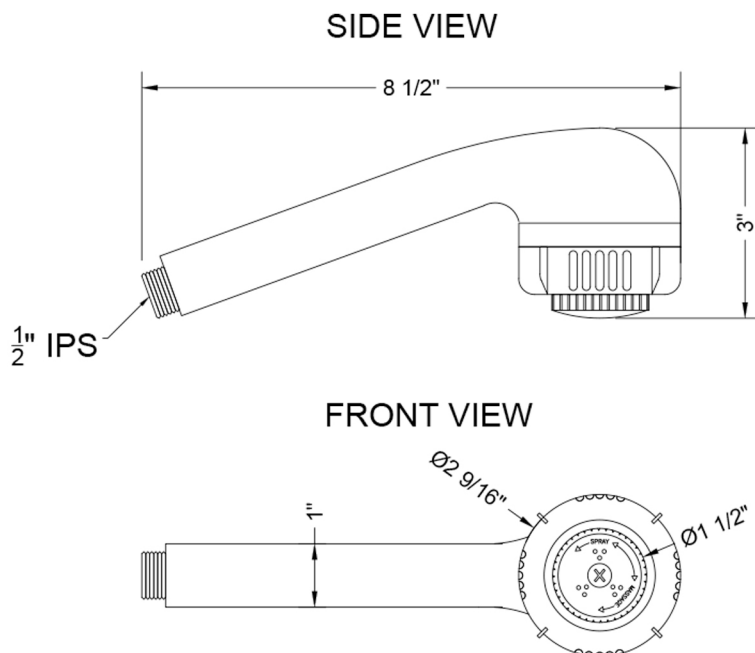

Tivoli TM17 Handshower- 1.75 GPM

Model #: TM17-1.75-

FEATURES:

- 3 function handshower
- 1/2" IPS Male threads
- Light weight design

AVAILABLE FINISHES:

Polished Chrome (PCH) Satin Nickel (SN)

SPECIFICATION DRAWING:

SPRAY PATTERNS: