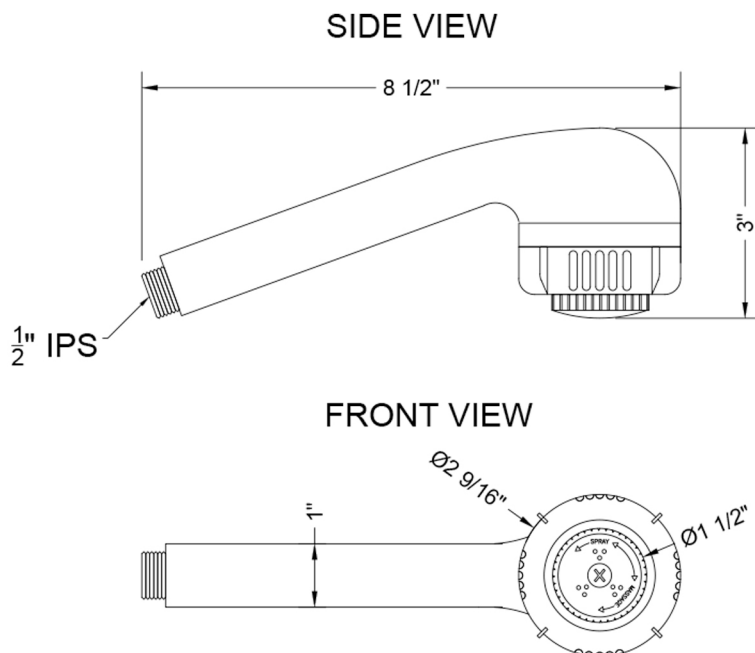

Tivoli TM17 Handshower- 2.0 GPM

Model #: TM17-2.0-

FEATURES:

- 3 function handshower
- 1/2" IPS Male threads
- Light weight design

AVAILABLE FINISHES:

Polished Chrome (PCH) Satin Nickel (SN)

SPECIFICATION DRAWING:

SPRAY PATTERNS: