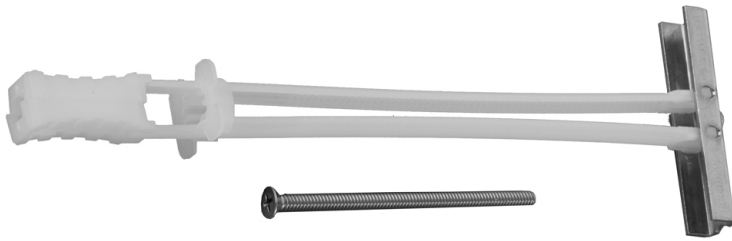

# Between Stud Mounting Hardware For Deluxe Grab Bars

**Model #: TOGG**

---

## FEATURES:

- Use for between stud mounting
- No need to re-tile existing bath or shower
- Use three fasteners per mounting point (sold 6 per pack)
- Note: Existing substrate (tile & wall base) must be in good condition & secured properly