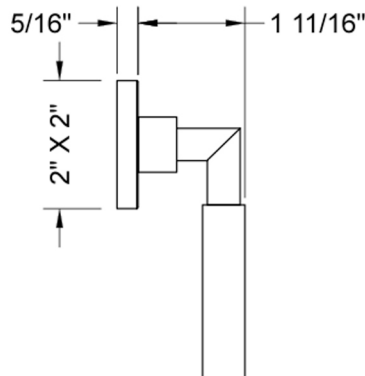

Contempo Hub Base Lever with Square Escutcheon Trim for Exacto
Volume Controls and Diverters (J-VC34 / J-VC12 / J-20682 / J-20686
/ J-20688 / J-20687 / J-20689)

Model #: TSQ459-TRIM-

FEATURES:

- All brass construction
- When used with Valve J-20686, J-20687, J-20688, or J-20689: Turning the handle turns the water on and off, controls the volume of the water, and diverts the water
- When used with Valve J-20682: Turning the handle controls the volume of the water and diverts the water
- When used with Valve J-VC12 or J-VC34: Turning the handle controls the volume of the water
- Requires rough valves J-VC34, J-VC12, J-20682, J-20686, J-20688, J-20687, or J-20689
- Lever trim is ADA compliant

SPECIFICATION DRAWING:

SIDE VIEW

FRONT VIEW